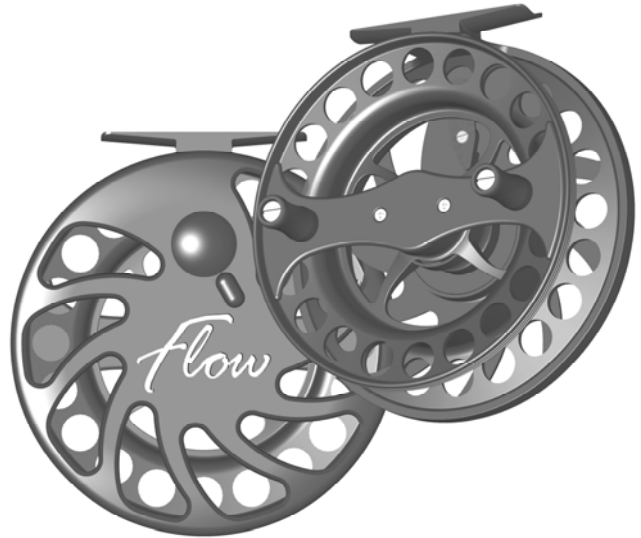

The Flystart and Flycast Reel Outfits are available in three sizes – 3/4wt., 5/6wt. and 7/8wt., covering everything from small streams to light saltwater. Each outfit is built around a Ross designed fly reel that will meet the expectations of even the most experienced angler. You will be amazed with the quality in manufacturing tolerance, drag performance and sound. The Flystart and Flycast reel outfits are great options for anglers that demand quality, but do not want to spend a fortune gearing up to fish.

Made in the USA!

Calling All Pinheads! The Flow Arrives January 2008

Ross Enters the World of Centerpin Fishing with a Modern Version of this Historic Reel

After more than two years of design and development, Ross is pleased to introduce the *Flow* – a modern rendition of the centerpin reel. The sport of centerpin fishing is loaded with incredible history and tradition, but rather than simply reproducing a reel design that so many have done before us, we have incorporated our thirty plus years of fly reel engineering into what will become the new standard for all centerpin reels.

This reel is SMOOTH! Precision machining, high quality bearings and perfect balance result in a spool that spins effortlessly and without interruption. Whether you are looking for the perfect drag free drift, or the ability to quickly reel in line, the ultra smooth rotation of the spool will make it effortless. And we didn't stop there! We have also incorporated

a revolutionary centerpin quick release locking spool, smooth moving on/off cam lever switch to engage or fully disengage the drag clicker and a unique symmetrical spool design that eliminates the need for re-spooling line when converting the reel from left-hand to right-hand retrieve. Add in water shedding grooves on the spool edge to help fight fast running fish and you have a complete centerpin reel the likes of which have never been seen before!