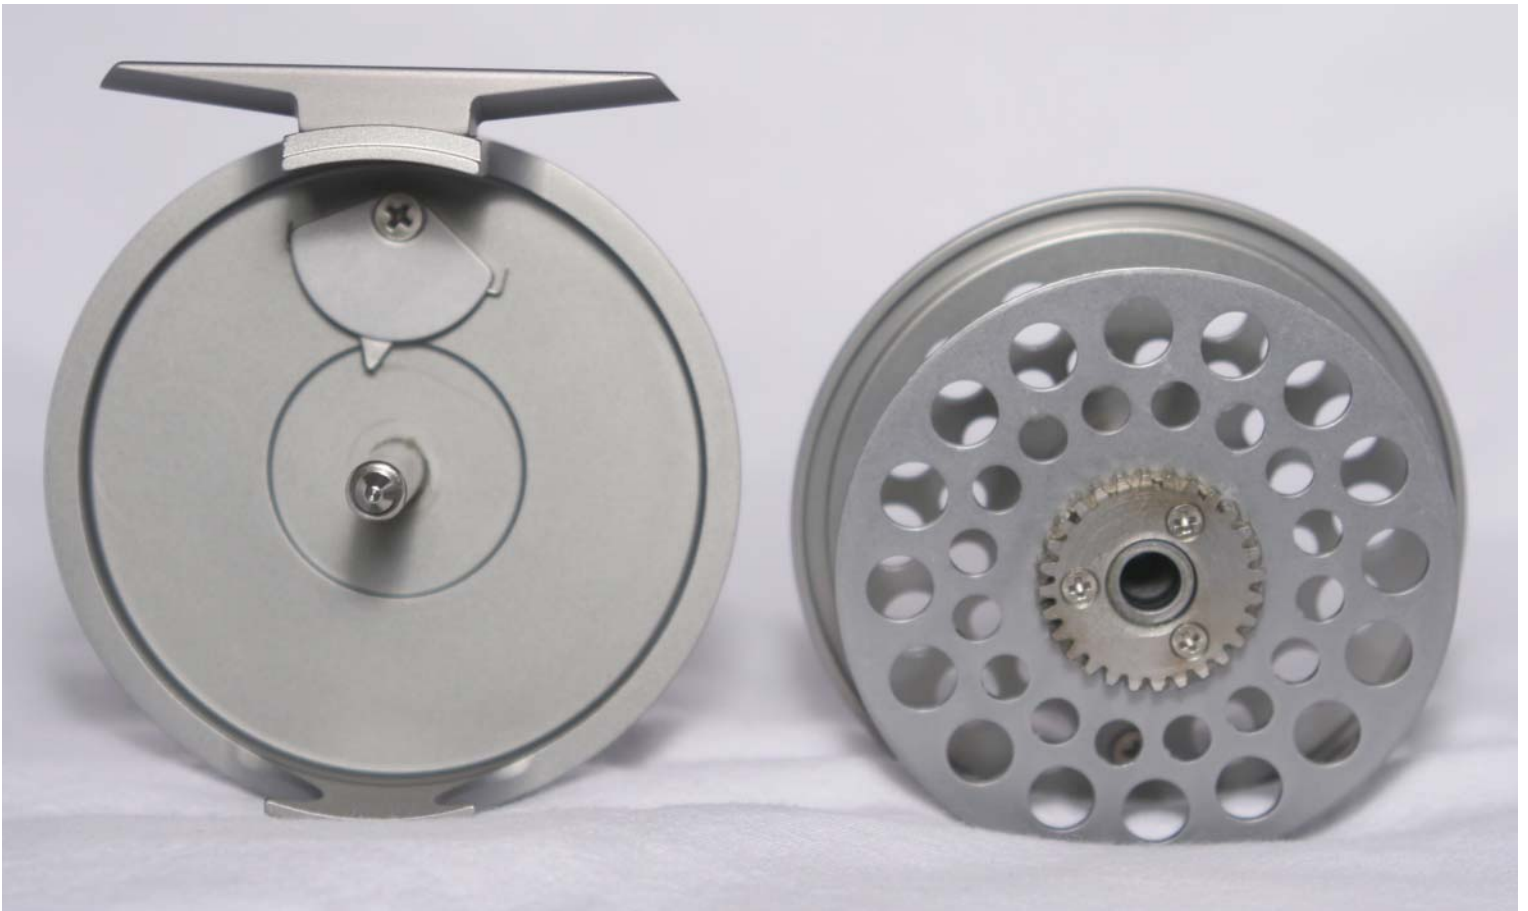

Identifying the Colorado Series Reels

The Colorado "0" was produced from 1997 thru 2004 for line weights 0 thru 4.

ALL PRODUCTS AND CONTENT ©2005-2006 ROSS REELS USA. ALL RIGHTS RESERVED.

The Colorado Reel Series was produced from 1997 thru 2004 in three sizes; #1 for 3, 4, 5 weight lines, #2 for 4, 5, 6 weight lines, and #3 for 5, 6, 7 weight lines.